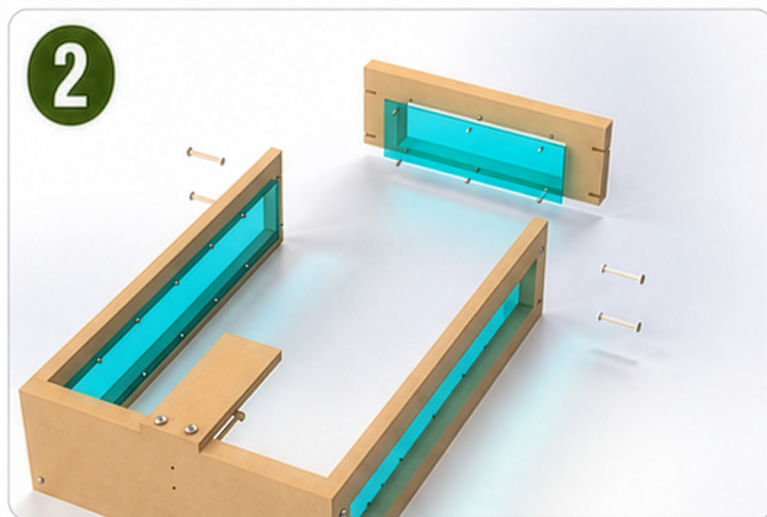

## ASSEMBLY GUIDE

QUICK SETUP • MOUNT IN MINUTES

PHILLIPS REQUIRED

5-10 MINUTES

ALL HARDWARE INCLUDED

Attach side panels to base.

Secure frame with screws.

Install lower tray.

Mount pool to surface.

SQUIRREL  
-BOXES-