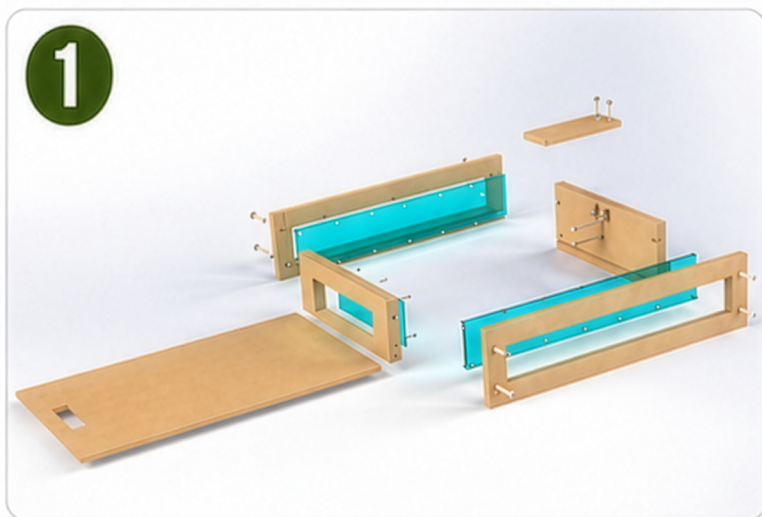

## ASSEMBLY GUIDE

QUICK SETUP • MOUNT IN MINUTES

PHILLIPS REQUIRED

5-10 MINUTES

ALL HARDWARE INCLUDED

Attach side panels to base.

Secure frame with screws.

Install lower tray.

Mount pool to surface.

SQUIRREL  
-BOXES-